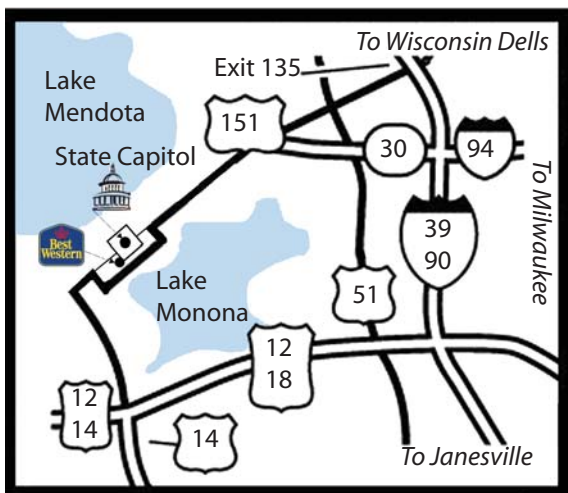

AREA ATTRACTIONS:

State Capitol	Directly across the street
Monona Terrace Convention Center	3 blocks
The University of Wisconsin Campus	8 blocks
Kohl Center	8 blocks
Downtown/State Street shopping/restaurants	2 blocks
The Overture Center	3 blocks
Alliant Energy Center	2 miles

ACCOMMODATIONS/FEATURES:

- 212 guest rooms and suites
- Restaurant and lounge
- Complimentary airport and UW campus shuttle
- Complimentary valet parking
- Complimentary high-speed Internet
- Complimentary local and 800 number calls
- Indoor swimming pool & fitness center
- Coffee makers, irons, hair dryers
- Banquet and conference facilities

Best Western Inn on the Park

22 South Carroll Street, Madison, Wisconsin 53703
(608) 285-8000 Fax: (608) 257-5995

1-800-279-8811

www.innonthepark.net
reservations@innonthepark.net